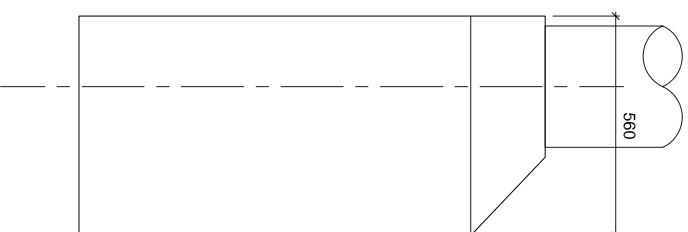

1 PLAN
Z1200
SCALE 1:20

2 FRONT ELEVATION
Z1200
SCALE 1:20

3 SIDE ELEVATION
Z1200
SCALE 1:20

'Z' SERIES MODEL NOTES :

- ALL BROADY'S FIREPOWER UNITS HAVE BEEN TESTED TO AS/NZS 7421:1990. CLEARANCES VARY FOR EACH MODEL AND YOU SHOULD CHECK WITH YOUR LOCAL COUNCIL REGULATIONS PRIOR TO INSTALLING FIREPLACES
- ALL BROADY'S FIREPOWER UNITS SHALL BE INSTALLED TO THE REQUIREMENTS OF THE AS/NZS 2918:2001
- IT IS THE HOUSE OWNERS RESPONSIBILITY TO HAVE THE CORRECT CONSENTS LODGED AND APPROVED BY THE LOCAL COUNCIL. YOUR INSTALLER CAN ASSIST WITH THIS.