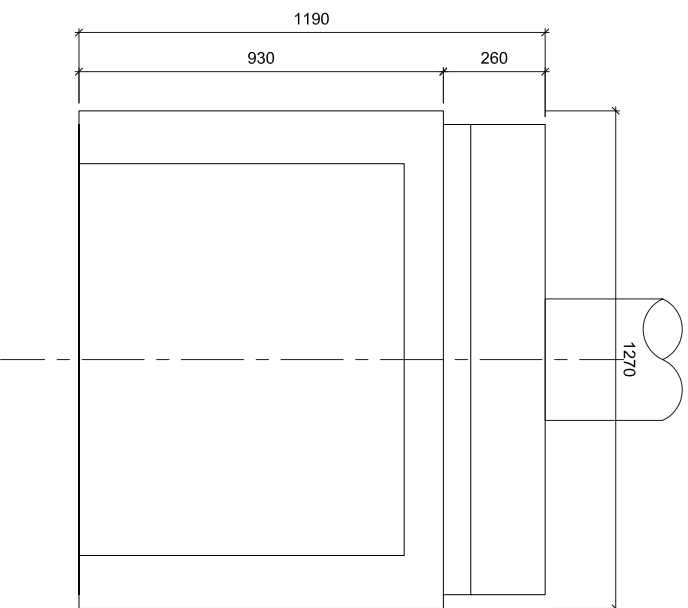

1 PLAN
Z1200
SCALE 1:20

2 FRONT ELEVATION
Z1200
SCALE 1:20

3 SIDE ELEVATION
Z1200
SCALE 1:20

'Z' SERIES MODEL NOTES :

- ALL BROADY'S FIREPOWER UNITS HAVE BEEN TESTED TO AS/NZS 7421:1990. CLEARANCES VARY FOR EACH MODEL AND YOU SHOULD CHECK WITH YOUR LOCAL COUNCIL REGULATIONS PRIOR TO INSTALLING FIREPLACES
- ALL BROADY'S FIREPOWER UNITS SHALL BE INSTALLED TO THE REQUIREMENTS OF THE AS/NZS 2918:2001
- IT IS THE HOUSE OWNERS RESPONSIBILITY TO HAVE THE CORRECT CONSENTS LODGED AND APPROVED BY THE LOCAL COUNCIL. YOUR INSTALLER CAN ASSIST WITH THIS.