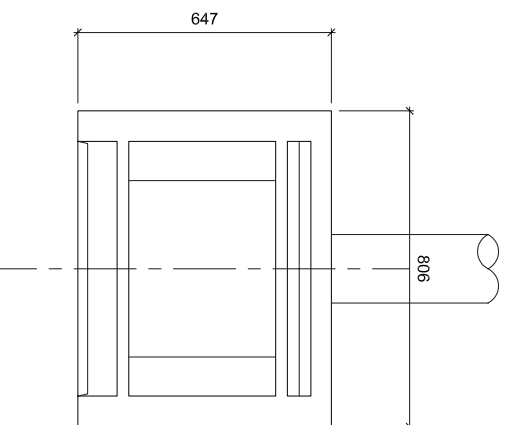

1 PLAN

B650

SCALE 1:20

2

FRONT ELEVATION

B650

SCALE 1:20

3

SIDE ELEVATION

B650

SCALE 1:20

SPECIALISING IN COOKERS, WOODSTOVES & FIREPLACES SINCE 1885

TITLE:

B650 FIRE BOX COMPONENTS

SCALE:

A4 1:20