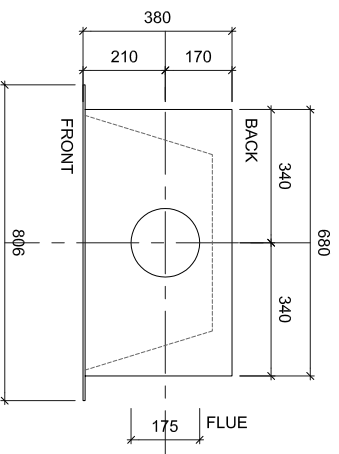

1 PLAN

B650

SCALE 1:20

2

FRONT ELEVATION

B650

SCALE 1:20

3

SIDE ELEVATION

B650

SCALE 1:20

SPECIALISING IN COOKERS, WOODSTOVES & FIREPLACES SINCE 1885

TITLE:

B650 FIRE BOX COMPONENTS

SCALE:

A4 1:20