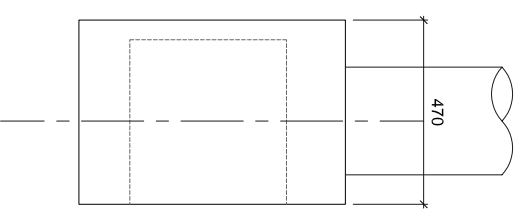

1 PLAN
A650
SCALE 1:20

2 FRONT ELEVATION
A650
SCALE 1:20

3 SIDE ELEVATION
A650
SCALE 1:20

SPECIALISING IN COOKERS, WOODSTOVES & FIREPLACES SINCE 1885

TITLE:
A650 FIRE BOX
COMPONENTS

SCALE: A4 1:20	DATE: FEB 06
--------------------------	------------------------