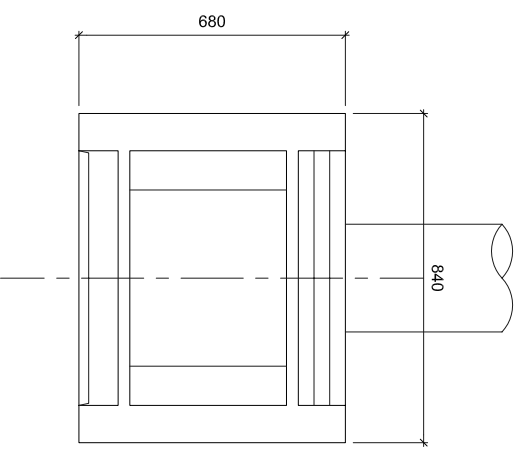

1 PLAN
A650
SCALE 1:20

2 FRONT ELEVATION
A650
SCALE 1:20

3 SIDE ELEVATION
A650
SCALE 1:20

SPECIALISING IN COOKERS, WOODSTOVES & FIREPLACES SINCE 1885

TITLE:
A650 FIRE BOX
COMPONENTS

SCALE: A4 1:20	DATE: FEB 06
--------------------------	------------------------