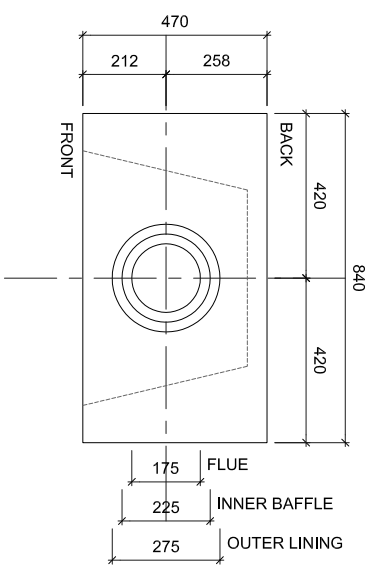

1 PLAN
A650
SCALE 1:20

2 FRONT ELEVATION
A650
SCALE 1:20

3 SIDE ELEVATION
A650
SCALE 1:20

SPECIALISING IN COOKERS, WOODSTOVES & FIREPLACES SINCE 1885

TITLE:
A650 FIRE BOX
COMPONENTS

SCALE: A4 1:20	DATE: FEB 06
--------------------------	------------------------